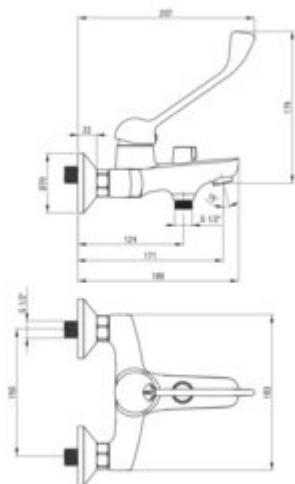

BORO

Bath mixer, wall-mounted

Product code: BMO_010C

EAN: 5907650887409

Color: chrome

Warranty [years]: 7

Mixer

Finish	chrome
Material	brass
Mixer type	single-handle, mixer
Installation method	wall-mounted
Flow class [l/min]	S - 15.1-19.8 l/min
Acoustic group [dB]	II (20 < x <= 30)
Clinic lever	yes

Mixer cartridge

Ceramic cartridge size	35 mm

Spout

Spout type	still
Mixer spout range [mm]	124
Material	brass

Function switch

Switch type	ceramic mechanical

Aerator

Aerator type	honeycomb
Aerator size	M24

Features:

- Extended Clinic lever for easy operation
- The mixer body is made of the highest quality brass
- Cleaning agent for fixtures in all colors available