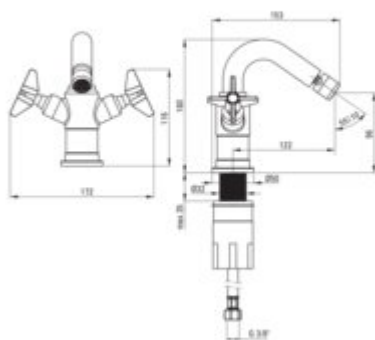

TEMISTO Bidet tap

Product code: BQT_M30D

EAN: 5907650827498

Color: brass

Warranty [years]: 7

Mixer

Finish	brass
Material	brass
Mixer type	two-handle, mixer
Installation method	standing
Total mixer height [mm]	160
Flow class [l/min]	Z - 4-9 l/min
Acoustic group [dB]	I (x <= 20)

Mixer cartridge

Ceramic cartridge size	1/2"
------------------------	------

Spout

Mixer spout range [mm]	122
Material	brass

Aerator

Aerator type	honeycomb
Aerator size	M22

Connecting hose

Length [mm]	450
Installation thread	3/8"
Connection thread	M10

Features:

- Deante Design Studio Collection
- Design that connects the past with the future
- Hand-crafted elements
- Innovative and durable brass color coating
- 45 cm connection hoses included
- The mixer is equipped with a stream aerator
- The mixer body is made of the highest quality brass
- Z flow class (4-9 l/min) allowing for water consumption reduction
- The mounting sleeve facilitates the installation of the mixer
- we recommend buying a universal plug in the color of the mixer
- Cleaning agent for fixtures in all colors available