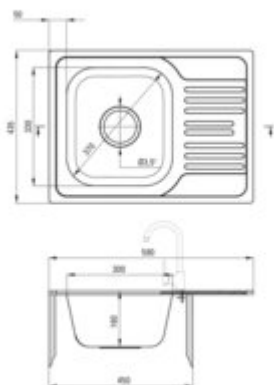

XYLO

Steel sink, 1-bowl with drainer

Product code: ZEX_311A

EAN: 5908212007372

Color: décor

Warranty [years]: 2

Sink

Finish	décor
Surface type	décor
Material	steel 304
Installation method	inset
Number of bowls	1
Minimum cabinet width [mm]	450
Width [mm]	435
Length [mm]	580
Height [mm]	160
Bowl depth [mm]	160
Cut-out Length [mm]	560
Cut-out Width [mm]	415
Reversible	yes
Equipped with accessories	yes
Drain diameter	3.5"

Sink waste kit

Finish	steel
Plug type	manual
Low siphon/ Space saver	yes
possibility to connect a dishwasher/ washing machine	yes

Features:

- High-strength stainless steel
- The sink is equipped with fittings with a connection to the dishwasher
- Natural antiseptic properties of steel
- The décor finish has increased scratch resistance
- Dedicated cleaning agent, safe for cleaned surfaces
- Self-drilling tap hole - without voiding the warranty.