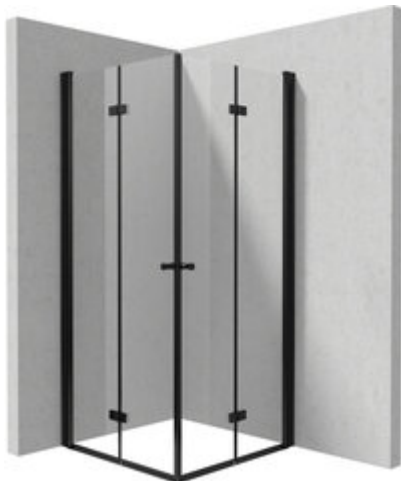

KERRIA PLUS

Shower cabin, square

Product code: KKNNX09X09

EAN: 5907650884385

Color: nero

Warranty [years]: 5

Model	Size [mm]	A [mm]	B [mm]
675EaKSP	700x2000	670-688	205
675EaKSP	800x2000	770-785	205
675EaKSP	900x2000	870-888	205
675EaKSP	1000x2000	970-985	205

Showe cabin

Side dimension [mm]	885
---------------------	-----

Shower door

Finish	nero
Width [mm]	900
Height [mm]	2000
Glass finish	transparent
Glass thickness [mm]	6
Active cover installation	yes
Side dimension [mm]	to be completed with KTS doors , to be completed with KTS walk-in
Side dimension [mm]	885
Adjustment range from [mm]	-10
Masking of assembly elements	yes
Profiles levelling the curvature of the walls	yes
Holders	with safety
Tempered glass TOTAL WHITE	yes
Reversible doors	yes
Silent closing	yes
Installation without shower tray possible	yes
Lifting hinges	yes
Hinges flush with the glass	yes

Features:

- Safe and durable tempered glass
- TOTALWHITE transparent glass
- Reversible door that allows the cabin to be mounted on the right or left side
- Possibility to install the cabin without a shower tray, directly on the tiles
- Active Cover coating
- Dedicated to Active Cover surfaces
- Covering of assembly elements
- Precise door closing through lifting hinges
- Folding door handle included
- Profiles leveling the curvature of the walls
- Hinges in the plane of the glass
- Resistance to impacts, chemicals and stains in accordance with PN-EN 14428+A1:2008 norm, c
- Only the best materials, the quality of which has been confirmed by laboratory tests
- Dedicated cleaning agent, safe for cleaned surfaces