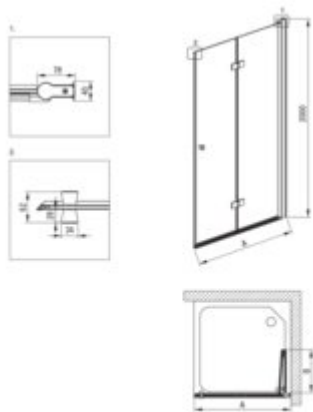

KERRIA PLUS

Shower cabin, square

Product code: KKNNX09X09

EAN: 5907650884385

Color: nero

Warranty [years]: 5

Model	Size [mm]	A [mm]	B [mm]
675EaKSP	700x2000	670-688	205
675EaKSP	800x2000	770-785	205
675EaKSP	900x2000	870-888	205
675EaKSP	1000x2000	970-985	205

Showe cabin

Side dimension [mm]	885
---------------------	-----

Shower door

Finish	nero
Width [mm]	900
Height [mm]	2000
Glass finish	transparent
Glass thickness [mm]	6
Active cover installation	yes
Side dimension [mm]	to be completed with KTS doors , to be completed with KTS walk-in
Side dimension [mm]	885
Adjustment range from [mm]	-10
Masking of assembly elements	yes
Profiles levelling the curvature of the walls	yes
Holders	with safety
Tempered glass TOTAL WHITE	yes
Reversible doors	yes
Silent closing	yes
Installation without shower tray possible	yes
Lifting hinges	yes
Hinges flush with the glass	yes

Features:

- Safe and durable tempered glass
- TOTALWHITE transparent glass
- Reversible door that allows the cabin to be mounted on the right or left side
- Possibility to install the cabin without a shower tray, directly on the tiles
- Active Cover coating
- Dedicated to Active Cover surfaces
- Covering of assembly elements
- Precise door closing through lifting hinges
- Folding door handle included
- Profiles leveling the curvature of the walls
- Hinges in the plane of the glass
- Resistance to impacts, chemicals and stains in accordance with PN-EN 14428+A1:2008 norm, c
- Only the best materials, the quality of which has been confirmed by laboratory tests
- Dedicated cleaning agent, safe for cleaned surfaces