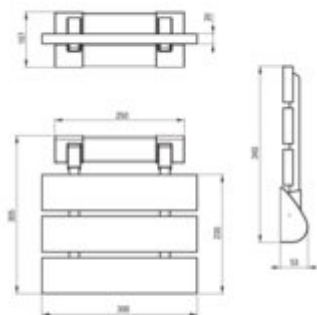

VITAL

Wall-mounted seat, foldable

Product code: NIV_451P

EAN: 5908212012321

Color: chrome, brown

Warranty [years]: 2

Finish	brown
Material	composite, aluminium
Height [mm]	107
Width [mm]	300
Depth [mm]	305
Load [kg]	130