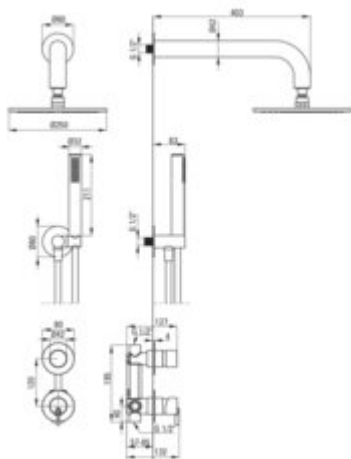

SILIA

Concealed shower set, with a shower head

Product code: NQS_09YK

EAN: 5907650819219

Color: chrome

Warranty [years]: 7

 deante

Mixer

Mixer type	single-handle, mixer
Installation method	concealed
Flow class [l/min]	S - 15.1-19.8 l/min
Acoustic group [dB]	I (x <= 20)

Spout

Spout type	still
Range of shower/ bath spout [mm]	382

Shower overhead

Shape	round
Material	steel 304
thickness	55
Diameter [mm]	250
Anti-calc	yes
Number of functions	1
Stream type	rain
Quick response time for turning the water on and off	yes

Hand shower

Number of functions	1
Anti-calc	yes
Stream type	rain
Additional features	cool-out

Hose

Length [mm]	1500
Braid material	PVC
Anti-twist	1

Angled hose connector

Finish	steel
Connection type	for the hose with hand shower holder
Shape	round
Material	brass
Connection thread	yes
Concealed mounting	yes