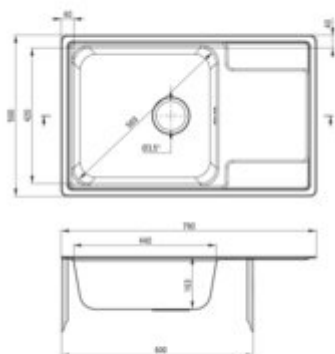

## Steel sink, 1-bowl with drainer

Product code: ZEO\_311C

EAN: 5907650865377

Color: décor

Warranty [years]: 2

### Sink

Finish	décor
Surface type	décor
Material	steel 304
Installation method	inset
Number of bowls	1
Minimum cabinet width [mm]	600
Width [mm]	500
Length [mm]	790
Height [mm]	165
Bowl depth [mm]	165
Cut-out Length [mm]	770
Cut-out Width [mm]	480
Reversible	yes
Equipped with accessories	yes
Drain diameter	3.5"