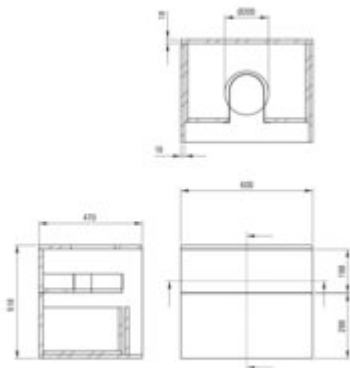

PRIZMA

Bathroom vanity, with granit washbasin

Product code: SDKB6SAU4B

EAN: 5908212004081

Color: cashmere

Warranty [years]: 2

Furniture

Finish	cashmere
Installation method	wall-mounted
Width [mm]	600
Height [mm]	520
Depth [mm]	470
Material	MDF, particle board
Mounting kit included	no