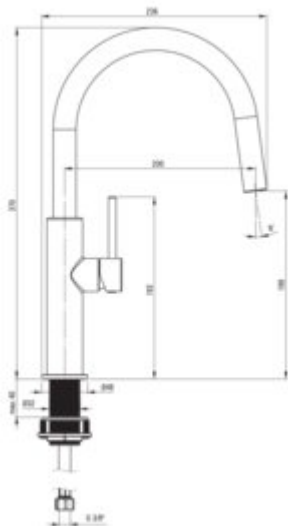

EVORA Kitchen tap

Product code: BQJ_C62M

EAN: 5907650859352

Color: brushed bronze

Warranty [years]: 7

Mixer

Finish brushed bronze

Material steel 304

Mixer type single-handle, mixer

Installation method standing

Flow class [l/min] Z - 4-9 l/min

Acoustic group [dB] II (20 < x <= 30)

Mixer cartridge

Ceramic cartridge size 25 mm

Spout

Spout type swivel

Mixer spout range [mm] 200

Material steel 304

Aerator

Aerator type honeycomb, flat

Aerator size M18

Connecting hose

Length [mm] 600

Installation thread 3/8"

Connection thread M10

Features:

-
- Innovative and easy-to-maintain coating - brushed bronze
- The mounting sleeve facilitates the installation of the mixer
- Z flow class (4-9 l/min) allowing for water consumption reduction
- The mixer is equipped with a stream aerator
- 45 cm connection hoses included