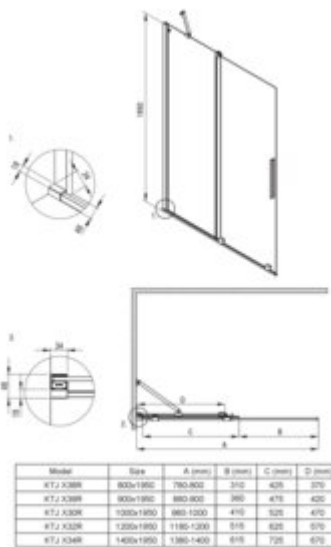

PRIZMA
Shower cabin, rectangular

Product code: KPNDP12S09

EAN: 5907650899464

Color: titanium

Warranty [years]: 5

Showe cabin (KTJ_D32R)

Width [mm]	1200
Height [mm]	1950
Glass finish	transparent
Glass thickness [mm]	6
Active cover	yes
Side dimension [mm]	1200
Railings	short to perpendicular wall/long to parallel wall
Tempered glass TOTAL WHITE	no
Reversible doors	yes
Installation without shower tray possible	yes
Possibility to install a railing to a perpendicular wall	yes

Showe cabin (KTJ_D39P)

Width [mm]	900
Height [mm]	1950
Glass finish	transparent
Glass thickness [mm]	6
Active cover	yes
Side dimension [mm]	880
Tempered glass TOTAL WHITE	no
Reversible doors	yes
Installation without shower tray possible	yes

Shower door

rails	adjustable stiffening the cabin
-------	---------------------------------

Features:

- Safe and durable tempered glass
- Hydrophobic Active-Cover coating that makes it easier for water to run off the glass
- Dedicated to Active Cover surfaces
- Only the best materials, the quality of which has been confirmed by laboratory tests
- Possibility to install the cabin without a shower tray, directly on the tiles
- Resistance to impacts, chemicals and stains in accordance with PN-EN 14428+A1:2008 norm, c
- Free combination of elements
- Dedicated cleaning agent, safe for cleaned surfaces