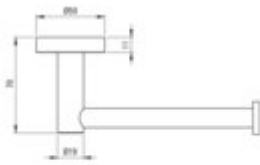

JASMIN

Toilet paper holder

Product code: ADJ_0211

EAN: 5907650829058

Color: chrome

Warranty [years]: 2

Finish	chrome
Surface type	shine
Material	steel 304
Height [mm]	50
Width [mm]	163
Depth [mm]	70
Mounting kit included	yes