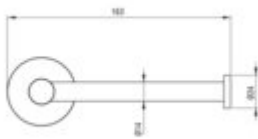

JASMIN

Toilet paper holder

Product code: ADJ_0211

EAN: 5907650829058

Color: chrome

Warranty [years]: 2

Finish	chrome
Surface type	shine
Material	steel 304
Height [mm]	50
Width [mm]	163
Depth [mm]	70
Mounting kit included	yes