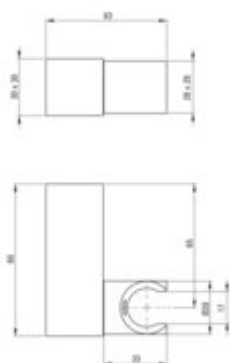

SQUARE

Wall bracket, for hand shower

Product code: ANS_N21U

EAN: 5908212080481

Color: nero

Warranty [years]: 2

Finish	black
Shape	square
Material	brass
installation	wall-mounted
Hand shower angle adjustment	yes