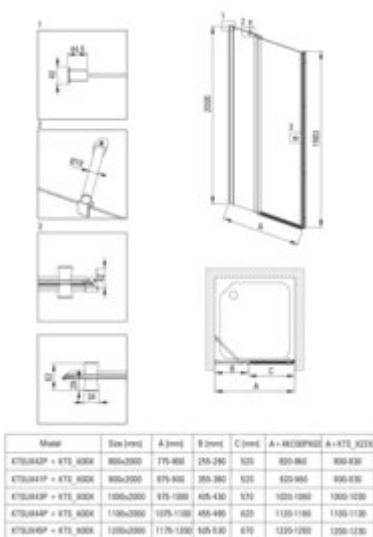

KERRIA PLUS Shower doors

Product code: KTSU042P
EAN: 5907650819882
Color: chrome
Warranty [years]: 5

Shower door

Finish	chrome
Width [mm]	800
Height [mm]	2000
Glass finish	transparent
Glass thickness [mm]	6
Active cover	yes
installation	to be completed with KTC doors , to be completed with KTS walk-in
Railing length [mm]	220
Masking of assembly elements	yes
Profiles levelling the curvature of the walls	yes
rails	adjustable stiffening the cabin
Holders	with safety
Tempered glass TOTAL WHITE	yes
Reversible doors	yes
Silent closing	yes
Installation without shower tray	yes
possible	
Lifting hinges	yes

Showe cabin

Side dimension [mm]	800
---------------------	-----

Features:

- Important! For recessed installation, be sure to buy the appropriate KTS_NOOX or KTS_000X
- Active Cover coating
- TOTALWHITE transparent glass
- Profiles leveling the curvature of the walls
- Covering of assembly elements
- Possibility to install the cabin without a shower tray, directly on the tiles
- Dedicated cleaning agent, safe for cleaned surfaces
- Dedicated to Active Cover surfaces
- Reversible door that allows the cabin to be mounted on the right or left side
- The profile system makes it possible to reduce the curvature of the walls
- Hydrophobic Active-Cover coating that makes it easier for water to run off the glass
- Safe and durable tempered glass
- Only the best materials, the quality of which has been confirmed by laboratory tests
- Resistance to impacts, chemicals and stains in accordance with PN-EN 14428+A1:2008 norm, c
- The railings give the structure rigidity