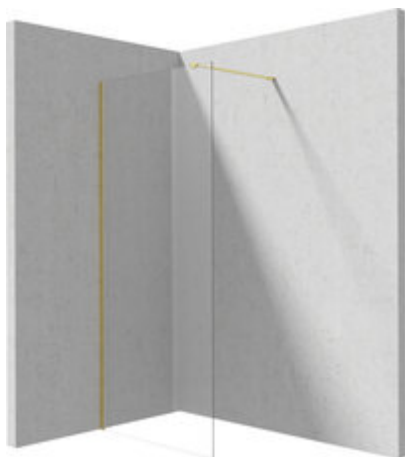

PRIZMA

Shower wall, walk-in

Product code: KTJ_R39P

EAN: 5907650839323

Color: brushed gold

Warranty [years]: 5

Model	Size	A (mm)	B (mm)
KTJ_R39P	900x1950	880	1950
KTJ_R39P	880x1950	860	1950
KTJ_R39P	800x1950	780	1950
KTJ_R39P	700x1950	680	1950
KTJ_R39P	600x1950	580	1950
KTJ_R39P	500x1950	480	1950

Shower door

rails adjustable stiffening the cabin

Showe cabin

Finish	brushed gold
Width [mm]	900
Height [mm]	1950
Glass finish	transparent
Glass thickness [mm]	6
Active cover	yes
Side dimension [mm]	880
Tempered glass TOTAL WHITE	no
Reversible doors	yes
Installation without shower tray	yes possible

Features:

- Only the best materials, the quality of which has been confirmed by laboratory tests
- Hydrophobic Active-Cover coating that makes it easier for water to run off the glass
- TOTALWHITE transparent glass
- Possibility to install the cabin without a shower tray, directly on the tiles
- Safe and durable tempered glass
- Dedicated to Active Cover surfaces
- Resistance to impacts, chemicals and stains in accordance with PN-EN 14428+A1:2008 norm, c
- Reversible door that allows the cabin to be mounted on the right or left side
- Dedicated cleaning agent, safe for cleaned surfaces
- Free combination of elements
- Coating applied using the PVD method