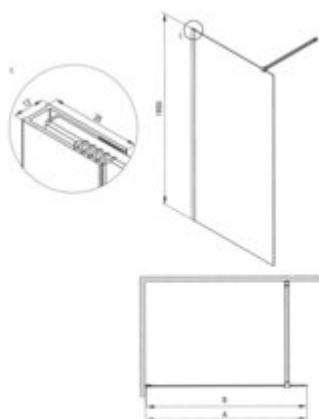

PRIZMA

Shower wall, walk-in

Product code: KTJ_R39P

EAN: 5907650839323

Color: brushed gold

Warranty [years]: 5

Model	Size	A (mm)	B (mm)
KTJ_R39P	900x1950	880	1950
KTJ_R39P	880x1950	860	1950
KTJ_R39P	800x1950	780	1950
KTJ_R39P	700x1950	680	1950
KTJ_R39P	600x1950	580	1950
KTJ_R39P	500x1950	480	1950

Shower door

rails adjustable stiffening the cabin

Showe cabin

Finish	brushed gold
Width [mm]	900
Height [mm]	1950
Glass finish	transparent
Glass thickness [mm]	6
Active cover	yes
Side dimension [mm]	880
Tempered glass TOTAL WHITE	no
Reversible doors	yes
Installation without shower tray	yes possible

Features:

- Only the best materials, the quality of which has been confirmed by laboratory tests
- Hydrophobic Active-Cover coating that makes it easier for water to run off the glass
- TOTALWHITE transparent glass
- Possibility to install the cabin without a shower tray, directly on the tiles
- Safe and durable tempered glass
- Dedicated to Active Cover surfaces
- Resistance to impacts, chemicals and stains in accordance with PN-EN 14428+A1:2008 norm, c
- Reversible door that allows the cabin to be mounted on the right or left side
- Dedicated cleaning agent, safe for cleaned surfaces
- Free combination of elements
- Coating applied using the PVD method