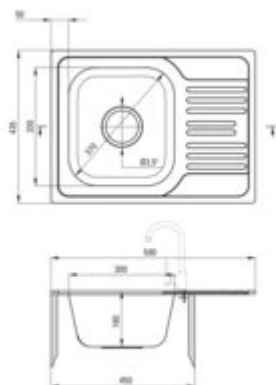

XYLO

Steel sink, 1-bowl with drainer

Product code: ZEX_011A

EAN: 5908212007365

Color: satin

Warranty [years]: 2

Sink

Finish	satin
Surface type	smooth, satin
Material	steel 304
Installation method	inset
Number of bowls	1
Minimum cabinet width [mm]	450
Width [mm]	435
Length [mm]	580
Height [mm]	160
Bowl depth [mm]	160
Cut-out Length [mm]	560
Cut-out Width [mm]	415
Reversible	yes
Equipped with accessories	yes
Drain diameter	3.5"

Sink waste kit

Finish	steel
Plug type	manual
Low siphon/ Space saver	yes
possibility to connect a dishwasher/ washing machine	yes

Features:

- High-strength stainless steel
- The sink is equipped with fittings with a connection to the dishwasher
- Natural antiseptic properties of steel
- Dedicated cleaning agent, safe for cleaned surfaces
- Self-drilling tap hole - without voiding the warranty.