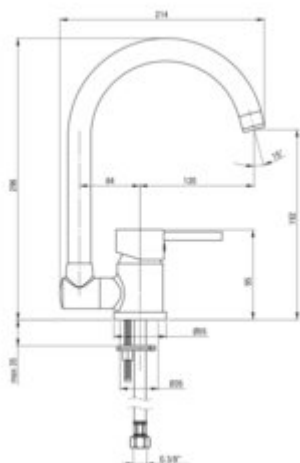

ASTER

Kitchen tap, with foldable spout

Product code: BCA_061M

EAN: 5908212002780

Color: chrome

Warranty [years]: 7

Mixer

| | |
|-------------------------|----------------------|
| Finish | chrome |
| Material | brass |
| Mixer type | single-handle, mixer |
| Installation method | standing |
| Total mixer height [mm] | 296 |
| Flow class [l/min] | Z - 4-9 l/min |
| Acoustic group [dB] | I (x <= 20) |

Mixer cartridge

| | |
|------------------------|-------|
| Ceramic cartridge size | 40 mm |
|------------------------|-------|

Spout

| | |
|------------------------|------------------|
| Spout type | window, foldable |
| Mixer spout range [mm] | 184 |
| Material | stainless steel |

Aerator

| | |
|--------------|-----------|
| Aerator type | honeycomb |
| Aerator size | M22 |

Connecting hose

| | |
|---------------------|------|
| Length [mm] | 450 |
| Installation thread | 3/8" |
| Connection thread | M10 |

Features:

- The mixer body is made of the highest quality brass
- The hinged spout allows for mixer mount near windows
- The mixer is equipped with a stream aerator
- 45 cm connection hoses included
- Z flow class (4-9 l/min) allowing for water consumption reduction
- Only the best materials, the quality of which has been confirmed by laboratory tests
- Durable hose ends made of brass
- Cleaning agent for fixtures in all colors available