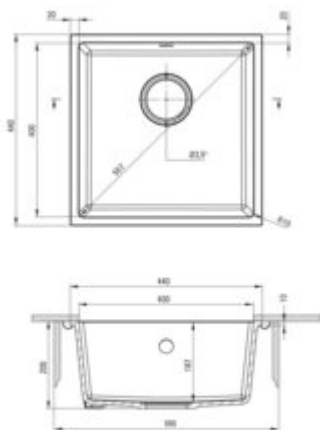

CORDA

Granite sink, 1-bowl

Product code: ZQA_T10A
EAN: 5907650845683
Color: anthracite metallic
Warranty [years]: 18

Sink

Finish	anthracite metallic
Surface type	matte
Material	granite
Installation method	undermount, inset
Number of bowls	1
Minimum cabinet width [mm]	500
Width [mm]	440
Length [mm]	440
Height [mm]	200
Bowl depth [mm]	187
Cut-out Length [mm]	400
Cut-out Width [mm]	400
Reversible	yes
Equipped with accessories	yes
Drain diameter	3.5"

Sink waste kit

Finish	steel
Plug type	manual
Low siphon/ Space saver	yes
possibility to connect a dishwasher/ washing machine	yes

Features:

- Deante Design Studio Collection
- **ATTENTION!** Before cutting a hole in the tabletop to install the sink, take into account th
- Properties of Deante granite: resistance to impact, high temperature, discoloration, therm
- Space-saving siphon which facilitates e.g. sorting waste
- Longest, 18 years warranty
- The sink is equipped with fittings with a connection to the dishwasher
- Hydrophobic properties repel water molecules
- The finish enriched with silver ions adds antiseptic properties
- Dedicated cleaning agent, safe for cleaned surfaces