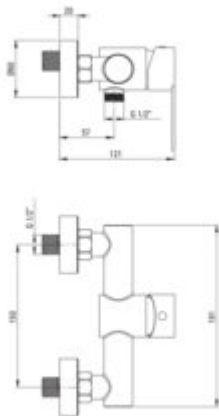

LUP0

Shower mixer, wall-mounted

Product code: BLU_F40M

EAN: 5907650816614

Color: brushed steel

Warranty [years]: 5

Mixer

| | |
|---------------------|----------------------|
| Finish | steel |
| Material | steel 304 |
| Mixer type | single-handle, mixer |
| Installation method | wall-mounted |
| Flow class [l/min] | S - 15.1-19.8 l/min |
| Acoustic group [dB] | II (20 < x <= 30) |

Mixer cartridge

| | |
|------------------------|-------|
| Ceramic cartridge size | 35 mm |
|------------------------|-------|

Features:

- Only the best materials, the quality of which has been confirmed by laboratory tests
- Cleaning agent for fixtures in all colors available