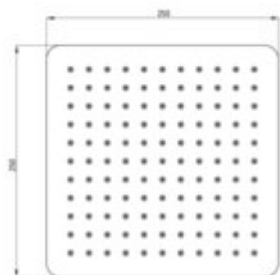

CASCADA

Shower head, steel

Product code: NAC_F02K

EAN: 5907650834366

Color: brushed steel

Warranty [years]: 2

Finish	steel
Shape	square
Material	stainless steel
Width [mm]	250
Length [mm]	250
Number of functions	1
Anti-calc	yes
Stream type	rain
Flow class [l/min]	7.2 ≤ Z < 12 (7.2 - 11.9)