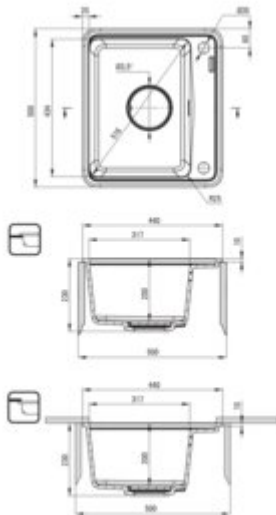

MOMI

Granite sink, 1-bowl

Product code: ZKM_N103

EAN: 5907650831099

Color: nero

Warranty [years]: 18

Sink

Finish	nero
Surface type	matte
Material	granite
Installation method	inset, undermount
Number of bowls	1
Minimum cabinet width [mm]	500
Width [mm]	440
Length [mm]	500
Height [mm]	230
Bowl depth [mm]	200
Cut-out Length [mm]	480
Cut-out Width [mm]	420
Cut-out Length [mm]	460
Cut-out Width [mm]	400
Reversible	yes
Equipped with accessories	yes
Drain diameter	3.5"
Number of holes	2
Additional features	drain cover included, mounting brackets included, cutting board included

Sink waste kit

Finish	nero
Plug type	automatic, with a button
Low siphon/ Space saver	yes
possibility to connect a dishwasher/ washing machine	yes

Features:

- Deante Design Studio Collection
- Harmonious design
- Deep bowl
- Under-mounting possible
- ATTENTION! Before cutting a hole in the tabletop to install the sink, take into account th
- Granite drain cover
- Automatic CLICK plug
- Chopping board included
- Properties of Deante granite: resistance to impact, high temperature, discoloration, therm
- Hydrophobic properties repel water molecules
- Space-saving siphon which facilitates e.g. sorting waste
- Dedicated cleaning agent, safe for cleaned surfaces
- The finish enriched with silver ions adds antiseptic properties
- Strainer uniformly dyed in mass