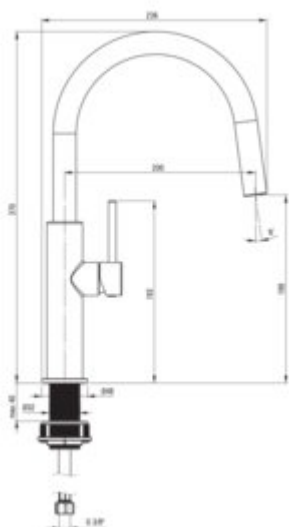

EVORA Kitchen tap

Product code: BQJ_A62M

EAN: 5907650859345

Color: bianco

Warranty [years]: 7

Mixer

Finish	bianco
Material	steel 304
Mixer type	single-handle, mixer
Installation method	standing
Total mixer height [mm]	370
Flow class [l/min]	Z - 4-9 l/min
Acoustic group [dB]	I (x <= 20)

Mixer cartridge

Ceramic cartridge size	25 mm
------------------------	-------

Spout

Spout type	swivel
Mixer spout range [mm]	200
Material	steel 304

Aerator

Aerator type	honeycomb, flat
Aerator size	M18

Connecting hose

Length [mm]	600
Installation thread	3/8"
Connection thread	M8

Features:

- Innovative and easy-to-maintain coating - bianco
- The mounting sleeve facilitates the installation of the mixer
- Z flow class (4-9 l/min) allowing for water consumption reduction
- The mixer is equipped with a stream aerator
- 45 cm connection hoses included