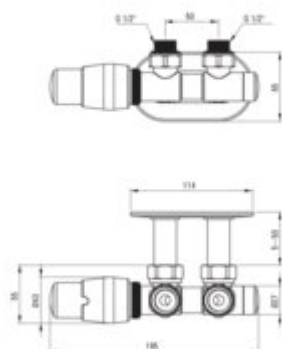

Thermostatic valve, for bathroom heater

Product code: AGI_CZL1

EAN: 5907650892663

Color: matte brown

Warranty [years]: 2

Finish	matte brown
Radiator type	with bottom connection
Connection type	PEX
Angle figure	left
Radiator connection	G1/2"
Masking plate	oval
Masking sleeve	2
Adapter/connectors [set]	2
Thermostatic cartridge	yes

Features:

- Deante Design Studio Collection
- The left valve should be installed when the hot water supply is on the right and the return is on the left (the valve is on the return)
- Consistent colors