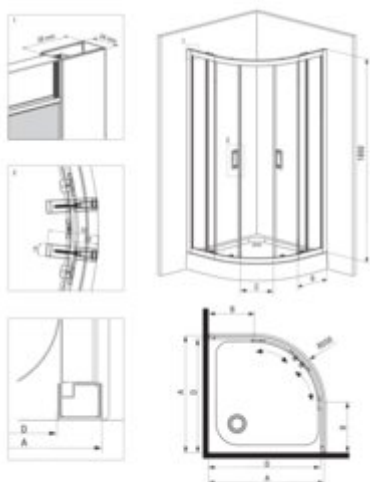

FUNKIA
Shower cabin, half round

Product code: KYP_N51K

EAN: 5908212090312

Color: nero

Warranty [years]: 5

Model	Size	A [mm]	B [mm]	C [mm]	D [mm]
KYP-N51K	800x800	700-710	270	420	700
KYP-N51K	800x900	800-810	240	520	800

Finish	nero
Shape	half round
Width [mm]	900
Length [mm]	900
Height [mm]	1850
Glass finish	transparent
Glass thickness [mm]	5
Side dimension [mm]	895
arc radius [mm]	550
Adjustment range from [mm]	-10
Masking of assembly elements	yes
Profiles levelling the curvature of the walls	yes
Silent closing	yes
Installation without shower tray possible	yes
Detachable lower rollers	yes

Features:

- Only the best materials, the quality of which has been confirmed by laboratory tests
- Safe and durable tempered glass
- Bottom rollers allow for the door detachment and easier product care
- Covering of assembly elements
- Possibility to install the cabin without a shower tray, directly on the tiles
- Dedicated cleaning agent, safe for cleaned surfaces
- Profiles leveling the curvature of the walls
- Resistance to impacts, chemicals and stains in accordance with PN-EN 14428+A1:2008 norm, c
- Enclosure sold without the tray