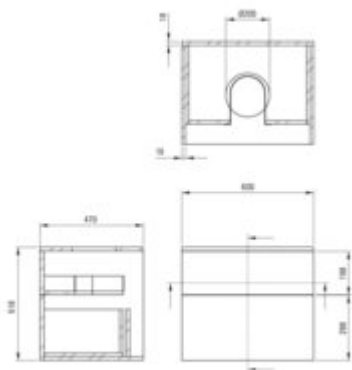

PRIZMA

Bathroom vanity, with granit washbasin

Product code: SD6B6SAU4S

EAN: 5908212009437

Color: gloss white

Warranty [years]: 2

Furniture

Finish	white
Installation method	wall-mounted
Width [mm]	600
Height [mm]	520
Depth [mm]	470
Material	MDF, particle board
Mounting kit included	no