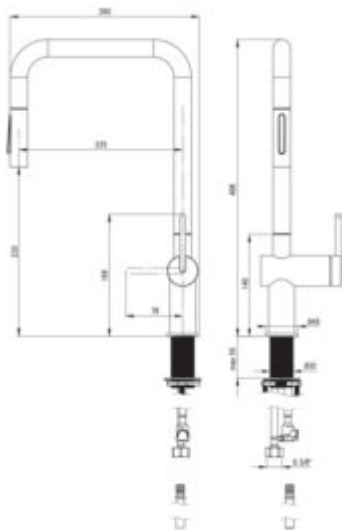

MOMI Kitchen tap

Product code: BKM_D73N

EAN: 5907650863878

Color: titanium

Warranty [years]: 7

Mixer

Finish	titanium
Material	steel 304
Mixer type	single-handle, mixer
Installation method	standing
Flow class [l/min]	Z - 4-9 l/min
Acoustic group [dB]	I (x ≤ 20)

Mixer cartridge

Ceramic cartridge size	35 mm
------------------------	-------

Spout

Spout type	pull-out, swivel
Material	steel 304

Aerator

Aerator type	honeycomb
--------------	-----------

Connecting hose

Length [mm]	600
Installation thread	3/8"
Connection thread	M8

Hose

Length [mm]	1800
-------------	------

Hand shower

Number of functions	2
---------------------	---

Features:

- Deante Design Studio Collection
- Only the best materials, the quality of which has been confirmed by laboratory tests
- The mixer is equipped with a stream aerator
- Z flow class (4-9 l/min) allowing for water consumption reduction
- 45 cm connection hoses included
- The mounting sleeve facilitates the installation of the mixer
- The mixer is equipped with non-return valves so that the mixed water does not flow back in
- The mixer with functional pull-out spout
- 2-function spout
- Cleaning agent for fixtures in all colors available