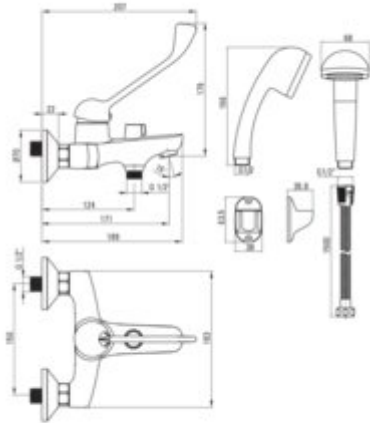

BORO

Bath mixer, with shower set

Product code: BMO_011C

EAN: 5907650886921

Color: chrome

Warranty [years]: 7

Mixer

Finish	chrome
Material	brass
Mixer type	single-handle, mixer
Installation method	wall-mounted
Flow class [l/min]	S - 15.1-19.8 l/min
Acoustic group [dB]	II (20 < x <= 30)
Clinic lever	yes

Mixer cartridge

Ceramic cartridge size	35 mm
------------------------	-------

Spout

Spout type	still
Mixer spout range [mm]	124
Material	brass

Function switch

Switch type	ceramic mechanical
-------------	--------------------

Aerator

Aerator type	honeycomb
Aerator size	M24

Hose

Length [mm]	1500
Braid type	single-braided

Features:

- Extended Clinic lever for easy operation
- The mixer body is made of the highest quality brass
- Only the best materials, the quality of which has been confirmed by laboratory tests