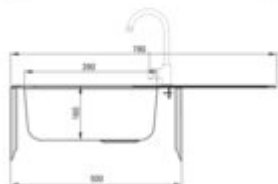

XYLO

Steel sink, 1-bowl with drainer

Product code: ZEX_3113

EAN: 5907650842415

Color: décor

Warranty [years]: 2

Sink

Finish	décor
Surface type	décor
Material	steel 304
Installation method	inset
Number of bowls	1
Minimum cabinet width [mm]	500
Width [mm]	435
Length [mm]	780
Height [mm]	160
Bowl depth [mm]	160
Cut-out Length [mm]	760
Cut-out Width [mm]	415
Reversible	yes
Equipped with accessories	yes
Drain diameter	3.5"

Sink waste kit

Finish	steel
Plug type	manual
Low siphon/ Space saver	yes
possibility to connect a dishwasher/ washing machine	yes

Features:

- High-strength stainless steel
- The sink is equipped with fittings with a connection to the dishwasher
- Natural antiseptic properties of steel
- The décor finish has increased scratch resistance
- Dedicated cleaning agent, safe for cleaned surfaces
- Self-drilling tap hole - without voiding the warranty.