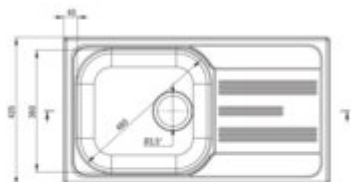

XYLO

Steel sink, 1-bowl with drainer

Product code: ZEX_3113

EAN: 5907650842415

Color: décor

Warranty [years]: 2

Sink

Finish	décor
Surface type	décor
Material	steel 304
Installation method	inset
Number of bowls	1
Minimum cabinet width [mm]	500
Width [mm]	435
Length [mm]	780
Height [mm]	160
Bowl depth [mm]	160
Cut-out Length [mm]	760
Cut-out Width [mm]	415
Reversible	yes
Equipped with accessories	yes
Drain diameter	3.5"

Sink waste kit

Finish	steel
Plug type	manual
Low siphon/ Space saver	yes
possibility to connect a dishwasher/ washing machine	yes

Features:

- High-strength stainless steel
- The sink is equipped with fittings with a connection to the dishwasher
- Natural antiseptic properties of steel
- The décor finish has increased scratch resistance
- Dedicated cleaning agent, safe for cleaned surfaces
- Self-drilling tap hole - without voiding the warranty.