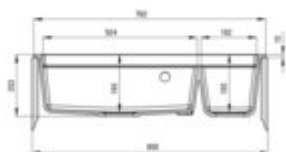

ADEL Granite sink, 1.5-bowl

Product code: ZLM_5503

EAN: 5907650833666

Color: beige

Warranty [years]: 18

Sink

Finish	beige
Surface type	matte
Material	granite
Installation method	inset
Number of bowls	1.5
Minimum cabinet width [mm]	800
Width [mm]	480
Length [mm]	760
Height [mm]	203
Bowl depth [mm]	190
Cut-out Length [mm]	740
Cut-out Width [mm]	460
Equipped with accessories	yes
Drain diameter	3.5"
Number of pre-drilled holes	3

Sink waste kit

Finish	steel
Plug type	automatic, manual
Low siphon/ Space saver	yes
possibility to connect a dishwasher/ washing machine	yes