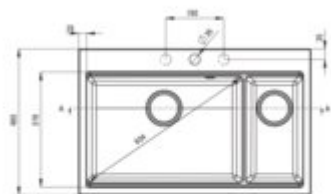

ADEL Granite sink, 1.5-bowl

Product code: ZLM_5503

EAN: 5907650833666

Color: beige

Warranty [years]: 18

Sink

Finish	beige
Surface type	matte
Material	granite
Installation method	inset
Number of bowls	1.5
Minimum cabinet width [mm]	800
Width [mm]	480
Length [mm]	760
Height [mm]	203
Bowl depth [mm]	190
Cut-out Length [mm]	740
Cut-out Width [mm]	460
Equipped with accessories	yes
Drain diameter	3.5"
Number of pre-drilled holes	3

Sink waste kit

Finish	steel
Plug type	automatic, manual
Low siphon/ Space saver	yes
possibility to connect a dishwasher/ washing machine	yes