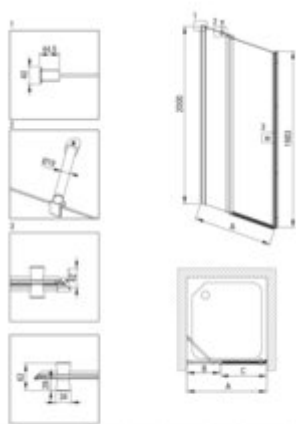

KERRIA PLUS

Shower doors

Product code: KTSU044P

EAN: 5907650880677

Color: chrome

Warranty [years]: 5

Shower door

Finish	chrome
Width [mm]	1100
Height [mm]	2000
Glass finish	transparent
Glass thickness [mm]	6
Active cover	yes
installation	to be completed with KTS doors , to be completed with KTS walk-in
Railing length [mm]	500
Masking of assembly elements	yes
Profiles levelling the curvature of the walls	yes
rails	adjustable stiffening the cabin
Holders	with safety
Tempered glass TOTAL WHITE	yes
Reversible doors	yes
Silent closing	yes
Installation without shower tray	yes possible
Lifting hinges	yes

Showe cabin

Side dimension [mm]	1100

Features:

- Important! For recessed installation, be sure to buy the appropriate KTS_NOOX or KTS_000X
- Active Cover coating
- TOTALWHITE transparent glass
- Profiles leveling the curvature of the walls
- Covering of assembly elements
- Possibility to install the cabin without a shower tray, directly on the tiles
- Dedicated to Active Cover surfaces
- Reversible door that allows the cabin to be mounted on the right or left side
- Safe and durable tempered glass
- Only the best materials, the quality of which has been confirmed by laboratory tests
- Resistance to impacts, chemicals and stains in accordance with PN-EN 14428+A1:2008 norm, c
- The railings give the structure rigidity
- Dedicated cleaning agent, safe for cleaned surfaces