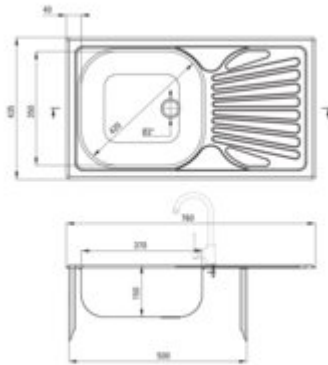

## Steel sink, 1-bowl with drainer

Product code: ZMU\_0110

EAN: 5907650845720

Color: satin

Warranty [years]: 2

### Sink

Finish	satin
Surface type	satin, smooth
Material	steel 201
Installation method	inset
Number of bowls	1
Minimum cabinet width [mm]	500
Width [mm]	435
Length [mm]	760
Height [mm]	150
Bowl depth [mm]	150
Cut-out Length [mm]	740
Cut-out Width [mm]	415
Reversible	yes
Equipped with accessories	yes
Drain diameter	2"