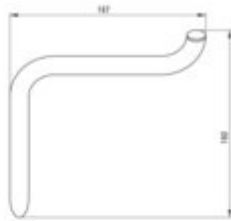

SILIA
Toilet paper holder, wall-mounted

Product code: ADI_0211

EAN: 5907650811640

Color: chrome

Warranty [years]: 2

bathroom accessories

Finish	chrome
Surface type	shine
Material	brass
Height [mm]	160
Width [mm]	167
Depth [mm]	85
Mounting kit included	yes