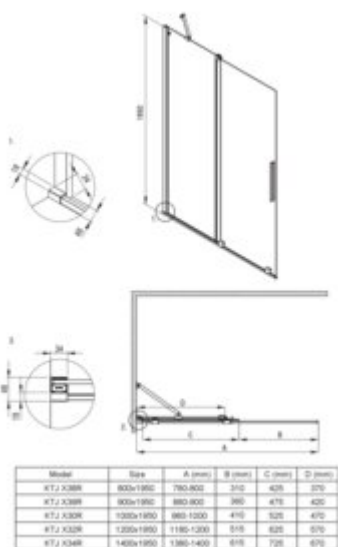

PRIZMA

Shower wall, walk-in

Product code: KTJ_C30R
EAN: 5907650899020
Color: brushed bronze
Warranty [years]: 5

Finish	brushed bronze
Width [mm]	1000
Height [mm]	1950
Glass finish	transparent
Glass thickness [mm]	6
Active cover	yes
Side dimension [mm]	1000
Railings	short to perpendicular wall/long to parallel wall
Reversible doors	yes
Installation without shower tray possible	yes
Possibility to install a railing to a perpendicular wall	yes

Features:

- Safe and durable tempered glass
- Hydrophobic Active-Cover coating that makes it easier for water to run off the glass
- Dedicated to Active Cover surfaces
- The railings give the structure rigidity
- Only the best materials, the quality of which has been confirmed by laboratory tests
- Free combination of elements
- Can be combined with a second sliding wall and the Prizma walk-in shower wall
- Possibility to install the cabin without a shower tray, directly on the tiles
- Reversible door that allows the cabin to be mounted on the right or left side
- Resistance to impacts, chemicals and stains in accordance with PN-EN 14428+A1:2008 norm, c
- Possibility of mounting the cabin directly on tiles or on Correo granite (KQR) and Kerria Plus acrylic (KTS) shower trays
- The set includes two rails - short and long