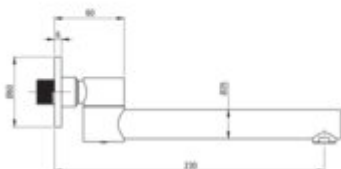

## Bathtub spout, foldable

Product code: NAC\_087K

EAN: 5907650815310

Color: chrome

Warranty [years]: 2

### Aerator

Aerator type	honeycomb
Stream type	aerated
Aerator size	M20
Thread type	external

### Spout

Finish	chrome
Spout type	bath and washbasin
Material	brass
Spout type	foldable
Range of shower/ bath spout [mm]	230
Spout length [mm]	244
aerator	yes
Concealed mounting	yes
Additional features	dodatkowy aerator umywalkowy w komplecie