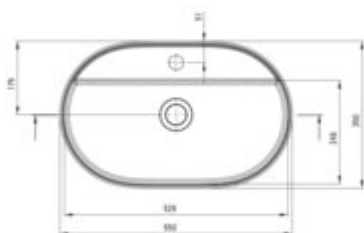

SILIA

Granite washbasin, countertop

Product code: CQS_SU6B

EAN: 5907650865520

Color: metallic grey

Warranty [years]: 10

Finish	metallic grey
Material	granite
Installation method	countertop/standing
Width [mm]	350
Length [mm]	550
Height [mm]	125
Depth [mm]	100
Hole for the tap	yes
Antibacterial	yes
Hydrophobicity	yes
Without overflow	yes

Features:

- Deante Design Studio Collection
- Only the best materials, the quality of which has been confirmed by laboratory tests
- Properties of Deante granite: resistance to impact, high temperature, discoloration, therm
- Hydrophobic properties repel water molecules
- The finish enriched with silver ions adds antiseptic properties
- Cleaning agent for fixtures in all colors available