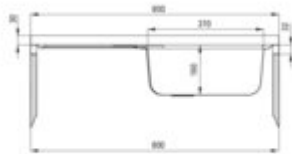

TANGO

Steel sink, 1-bowl with drainer

Product code: ZM5_011L

EAN: 5907650846444

Color: satin

Warranty [years]: 2

Sink

Finish	satin
Surface type	satin
Material	steel 201
Installation method	lay-on
Number of bowls	1
Minimum cabinet width [mm]	800
Width [mm]	500
Length [mm]	800
Height [mm]	160
Bowl depth [mm]	160
Equipped with accessories	yes
Drain diameter	2"

Sink waste kit

Finish	steel
Plug type	manual
Low siphon/ Space saver	yes
possibility to connect a dishwasher/ washing machine	yes

Features:

- High-strength stainless steel
- The sink is equipped with fittings with a connection to the dishwasher
- Natural antiseptic properties of steel
- Dedicated cleaning agent, safe for cleaned surfaces