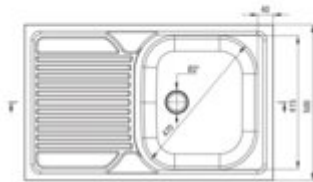

TANGO

Steel sink, 1-bowl with drainer

Product code: ZM5_011L

EAN: 5907650846444

Color: satin

Warranty [years]: 2

Sink

Finish	satin
Surface type	satin
Material	steel 201
Installation method	lay-on
Number of bowls	1
Minimum cabinet width [mm]	800
Width [mm]	500
Length [mm]	800
Height [mm]	160
Bowl depth [mm]	160
Equipped with accessories	yes
Drain diameter	2"