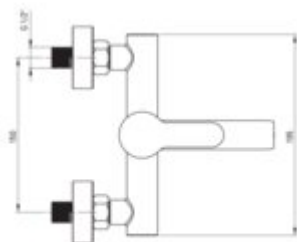

LUPO

Bath mixer, wall-mounted

Product code: BLU_F10N

EAN: 5907650861157

Color: brushed steel

Warranty [years]: 5

Mixer

Finish	steel
Material	steel 304
Mixer type	single-handle, mixer
Installation method	wall-mounted
Flow class [l/min]	A <= 15 (9.1 - 15)
Acoustic group [dB]	II (20 < x <= 30)

Mixer cartridge

Ceramic cartridge size	35 mm
------------------------	-------

Spout

Material	steel 304
----------	-----------

Function switch

Switch type	pressure
-------------	----------

Aerator

Aerator type	honeycomb
Aerator size	M24