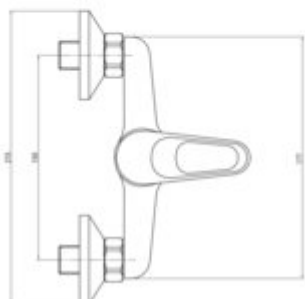

LOBO

Shower mixer, wall-mounted

Product code: BYU_041M

EAN: 5907650801061

Color: chrome

Warranty [years]: 5

Mixer

Finish	chrome
Material	brass
Mixer type	single-handle, mixer
Installation method	wall-mounted
Total mixer height [mm]	126
Flow class [l/min]	B <= 25.2 (19.9 - 25.2)
Acoustic group [dB]	II (20 < x <= 30)

Mixer cartridge

Ceramic cartridge size	35 mm
------------------------	-------

Hose

Length [mm]	1500
Braid type	double braided

Hand shower holder

Hand shower angle adjustment	no
------------------------------	----