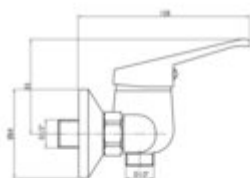

LOBO

Shower mixer, wall-mounted

Product code: BYU_041M

EAN: 5907650801061

Color: chrome

Warranty [years]: 5

Mixer

Finish	chrome
Material	brass
Mixer type	single-handle, mixer
Installation method	wall-mounted
Total mixer height [mm]	126
Flow class [l/min]	B <= 25.2 (19.9 - 25.2)
Acoustic group [dB]	II (20 < x <= 30)

Mixer cartridge

Ceramic cartridge size	35 mm
------------------------	-------

Hose

Length [mm]	1500
Braid type	double braided

Hand shower holder

Hand shower angle adjustment	no
------------------------------	----