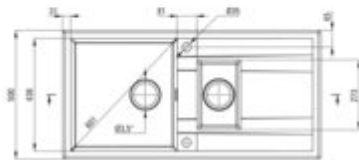

Product code: ZQE_A513

EAN: 5908212079959

Color: alabaster

Warranty [years]: 18

Sink

Finish	alabaster
Surface type	matte
Material	granite
Installation method	inset
Number of bowls	1.5
Minimum cabinet width [mm]	800
Width [mm]	500
Length [mm]	1000
Height [mm]	208
Bowl depth [mm]	190
2nd bowl depth [mm]	140
Cut-out Length [mm]	980
Cut-out Width [mm]	480
Reversible	yes
Equipped with accessories	yes
Drain diameter	3.5"
Number of holes	2

Sink waste kit

Finish	steel
Plug type	automatic, with a button, manual
Low siphon/ Space saver	yes
possibility to connect a dishwasher/ washing machine	yes

Features:

- Properties of Deante granite: resistance to impact, high temperature, discoloration, therm
- Longest, 18 years warranty
- The sink is equipped with fittings with a connection to the dishwasher
- Hydrophobic properties repel water molecules
- The exceptionally spacious and deep bowl will even accommodate trays taken out of the oven
- Additional multi-functional small compartment - e.g. for rinsing vegetables and fruits or
- Reversible sink - possibility to install the bowl on the left or the right side
- Dedicated cleaning agent, safe for cleaned surfaces
- Space-saving siphon which facilitates e.g. sorting waste
- Possibility to purchase a drainer that perfectly fits this model
- The finish enriched with silver ions adds antiseptic properties
- Automatic plug activated with a CLICK button