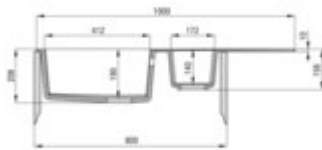

Product code: ZQE_A513

EAN: 5908212079959

Color: alabaster

Warranty [years]: 18

Sink

Finish	alabaster
Surface type	matte
Material	granite
Installation method	inset
Number of bowls	1.5
Minimum cabinet width [mm]	800
Width [mm]	500
Length [mm]	1000
Height [mm]	208
Bowl depth [mm]	190
2nd bowl depth [mm]	140
Cut-out Length [mm]	980
Cut-out Width [mm]	480
Reversible	yes
Equipped with accessories	yes
Drain diameter	3.5"
Number of holes	2

Sink waste kit

Finish	steel
Plug type	automatic, with a button, manual
Low siphon/ Space saver	yes
possibility to connect a dishwasher/ washing machine	yes

Features:

- Properties of Deante granite: resistance to impact, high temperature, discoloration, therm
- Longest, 18 years warranty
- The sink is equipped with fittings with a connection to the dishwasher
- Hydrophobic properties repel water molecules
- The exceptionally spacious and deep bowl will even accommodate trays taken out of the oven
- Additional multi-functional small compartment - e.g. for rinsing vegetables and fruits or
- Reversible sink - possibility to install the bowl on the left or the right side
- Dedicated cleaning agent, safe for cleaned surfaces
- Space-saving siphon which facilitates e.g. sorting waste
- Possibility to purchase a drainer that perfectly fits this model
- The finish enriched with silver ions adds antiseptic properties
- Automatic plug activated with a CLICK button