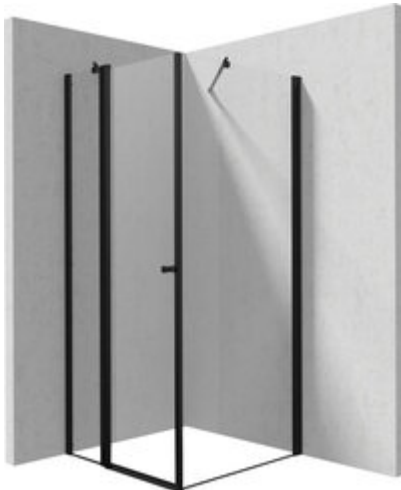

KERRIA PLUS

Shower cabin, square

Product code: KKNNU09S09

EAN: 5907650884231

Color: nero

Warranty [years]: 5

Showe cabin (KTSUN41P)

Side dimension [mm]	900

Showe cabin (KTS_N39P)

Finish	nero
Width [mm]	900
Height [mm]	2000
Glass finish	transparent
Glass thickness [mm]	6
Active cover installation	yes
installation	to be completed with KTS doors , to be completed with KTS walk-in , possibility of assembly with a KTS movable panel
Side dimension [mm]	870
Adjustment range from [mm]	700
Adjustment range up to [mm]	1200
Masking of assembly elements	yes
Profiles levelling the curvature of the walls	yes
Railings	adjustable stiffening the cabin
Tempered glass TOTAL WHITE	yes
Installation without shower tray possible	yes

Shower door

Finish	nero
Width [mm]	900
Height [mm]	2000
Glass finish	transparent
Glass thickness [mm]	6
Active cover installation	yes
installation	to be completed with KTS doors , to be completed with KTS walk-in
Railing length [mm]	360
Masking of assembly elements	yes
Profiles levelling the curvature of the walls	yes
rails	adjustable stiffening the cabin
Holders	with safety
Tempered glass TOTAL WHITE	yes
Reversible doors	yes
Silent closing	yes
Installation without shower tray possible	yes
Lifting hinges	yes

Features:

- Hydrophobic Active-Cover coating that makes it easier for water to run off the glass
- Covering of assembly elements
- TOTALWHITE transparent glass
- Profiles leveling the curvature of the walls