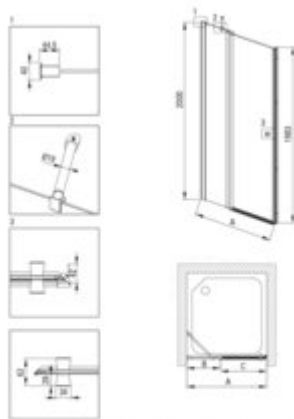

KERRIA PLUS

Shower cabin, square

Product code: KKNNU09S09

EAN: 5907650884231

Color: nero

Warranty [years]: 5

Showe cabin (KTSUN41P)

Side dimension [mm]	900

Showe cabin (KTS_N39P)

Finish	nero
Width [mm]	900
Height [mm]	2000
Glass finish	transparent
Glass thickness [mm]	6
Active cover installation	yes
installation	to be completed with KTS doors , to be completed with KTS walk-in , possibility of assembly with a KTS movable panel
Side dimension [mm]	870
Adjustment range from [mm]	700
Adjustment range up to [mm]	1200
Masking of assembly elements	yes
Profiles levelling the curvature of the walls	yes
Railings	adjustable stiffening the cabin
Tempered glass TOTAL WHITE	yes
Installation without shower tray possible	yes

Shower door

Finish	nero
Width [mm]	900
Height [mm]	2000
Glass finish	transparent
Glass thickness [mm]	6
Active cover installation	yes
installation	to be completed with KTS doors , to be completed with KTS walk-in
Railing length [mm]	360
Masking of assembly elements	yes
Profiles levelling the curvature of the walls	yes
rails	adjustable stiffening the cabin
Holders	with safety
Tempered glass TOTAL WHITE	yes
Reversible doors	yes
Silent closing	yes
Installation without shower tray possible	yes
Lifting hinges	yes

Features:

- Hydrophobic Active-Cover coating that makes it easier for water to run off the glass
- Covering of assembly elements
- TOTALWHITE transparent glass
- Profiles leveling the curvature of the walls