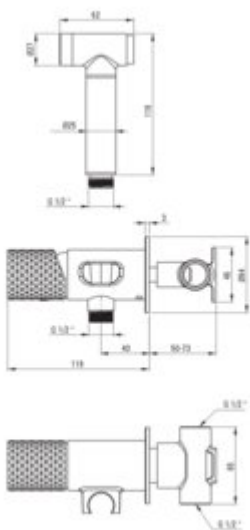

SILIA HEXA

Bidet tap, concealed

Product code: BHS_R34M

EAN: 5907650886945

Color: brushed gold

Warranty [years]: 7

Mixer

Finish	brushed gold
Material	brass
Mixer type	single-handle, mixer
Installation method	concealed
Total mixer height [mm]	107
Flow class [l/min]	Z - 4-9 l/min
Acoustic group [dB]	II (20 < x <= 30)
Check valves	yes

Mixer cartridge

Ceramic cartridge size	35 mm
------------------------	-------

Hose

Length [mm]	1200
Anti-twist	1

Hand shower

Number of functions	1
Start_stop	yes

Features:

- Deante Design Studio Collection
- Decorative lever - jewelry for your bathroom
- Noble form and timeless simplicity
- Coating applied using the PVD method
- Innovative and easy to maintain brushed gold coating
- Flush-mounted installation ensures the aesthetics of the bathroom
- The mixer body is made of the highest quality brass
- Only the best materials, the quality of which has been confirmed by laboratory tests
- Durable hose ends made of brass
- Anti-twist system, preventing the hose from twisting
- Z flow class (4-9 l/min) allowing for water consumption reduction
- The mixer is equipped with non-return valves so that the mixed water does not flow back in
- Cleaning agent for fixtures in all colors available