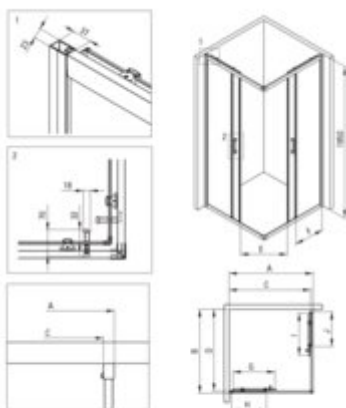

FUNKIA EVO

Shower cabin with tray, square

Product code: KYCPND88P

EAN: 5908322047596

Color: nero

Warranty [years]: 5

Showe cabin

Finish	nero
Shape	square
Width [mm]	800
Length [mm]	800
Height [mm]	1950
Glass finish	transparentne wzór miasto
Glass thickness [mm]	5
Active cover	yes
Adjustment range up to [mm]	20
Masking of assembly elements	yes
Profiles levelling the curvature of the walls	yes
Reversible doors	yes
Installation without shower tray possible	yes
Double top rollers with ball bearings	yes
Detachable lower rollers	yes
Quick assembly with clips	yes

Shower tray

Finish	white
Material	acrylic
Shape	square
Width [mm]	800
Length [mm]	800
Height [mm]	45
Installation method	directly on the spout, on the floor level, on the construction material support
Drain diameter	90

Features:

- An innovative combination of granite and steel
- Hydrophobic Active-Cover coating that makes it easier for water to run off the glass
- Dedicated to Active Cover surfaces
- Double top rollers with ball bearings
- Bottom rollers allow for the door detachment and easier product care
- Possibility to install the cabin without a shower tray, directly on the tiles
- Safe and durable tempered glass
- Resistance to impacts, chemicals and stains in accordance with PN-EN 14428+A1:2008 norm, c
- The profile system makes it possible to reduce the curvature of the walls
- Covering of assembly elements
- Only the best materials, the quality of which has been confirmed by laboratory tests
- Dedicated cleaning agent, safe for cleaned surfaces
- A shower enclosure designed with privacy in mind