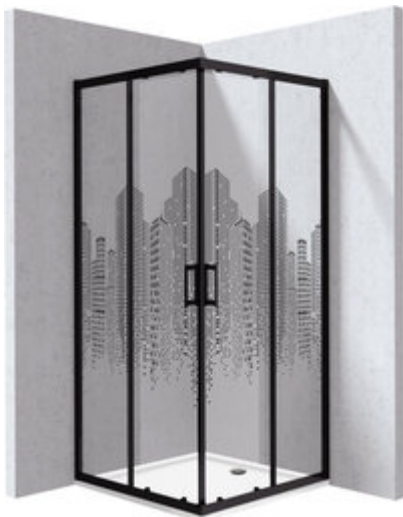

FUNKIA EVO

Shower cabin with tray, square

Product code: KYCPND88P

EAN: 5908322047596

Color: nero

Warranty [years]: 5

Showe cabin

Finish	nero
Shape	square
Width [mm]	800
Length [mm]	800
Height [mm]	1950
Glass finish	transparentne wzór miasto
Glass thickness [mm]	5
Active cover	yes
Adjustment range up to [mm]	20
Masking of assembly elements	yes
Profiles levelling the curvature of the walls	yes
Reversible doors	yes
Installation without shower tray possible	yes
Double top rollers with ball bearings	yes
Detachable lower rollers	yes
Quick assembly with clips	yes

Shower tray

Finish	white
Material	acrylic
Shape	square
Width [mm]	800
Length [mm]	800
Height [mm]	45
Installation method	directly on the spout, on the floor level, on the construction material support
Drain diameter	90

Features:

- An innovative combination of granite and steel
- Hydrophobic Active-Cover coating that makes it easier for water to run off the glass
- Dedicated to Active Cover surfaces
- Double top rollers with ball bearings
- Bottom rollers allow for the door detachment and easier product care
- Possibility to install the cabin without a shower tray, directly on the tiles
- Safe and durable tempered glass
- Resistance to impacts, chemicals and stains in accordance with PN-EN 14428+A1:2008 norm, c
- The profile system makes it possible to reduce the curvature of the walls
- Covering of assembly elements
- Only the best materials, the quality of which has been confirmed by laboratory tests
- Dedicated cleaning agent, safe for cleaned surfaces
- A shower enclosure designed with privacy in mind