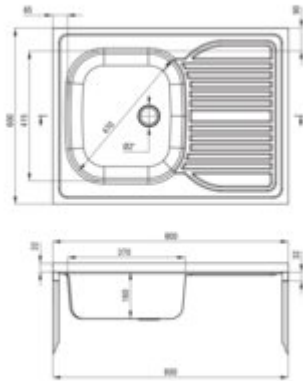

TANGO

Steel sink, 1-bowl with drainer

Product code: ZM6_311P

EAN: 5907650846536

Color: décor

Warranty [years]: 2

Sink

Finish	décor
Surface type	décor
Material	steel 201
Installation method	lay-on
Number of bowls	1
Minimum cabinet width [mm]	800
Width [mm]	600
Length [mm]	800
Height [mm]	160
Bowl depth [mm]	160
Equipped with accessories	yes
Drain diameter	2"