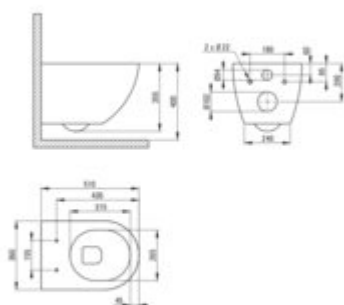

PEONIA

Toilet bowl, wall-mounted

Product code: CDE_6ZPW

EAN: 5908212047644

Color: white

Warranty [years]: 10

Finish	white
Material	ceramic
Type	wall-mounted
Rim type	rimless
Hidden mountings	yes
Width [mm]	360
Length [mm]	510
Height [mm]	355
Mounting holes spacing / Axis [mm]	180
Toilet seat	sold separately
Designed for installation with a mechanical concealed frame with a 3/6 l drain valve setting	no
In the case of pneumatic racks, an additional orifice reducing the water flow is required	no
Mounting kit included	yes

Features:

- Hard and durable ceramics does not lose its properties with long use
- Antibacterial coating, preventing the growth of microorganisms
- Rimless bowl for easy cleaning and hygiene
- Slow-close toilet seat sold separately
- Mounting system with hidden fixings
- Hygienic certificate of the National Institute of Hygiene confirming the product's complia
- Dedicated cleaning agent, safe for cleaned surfaces