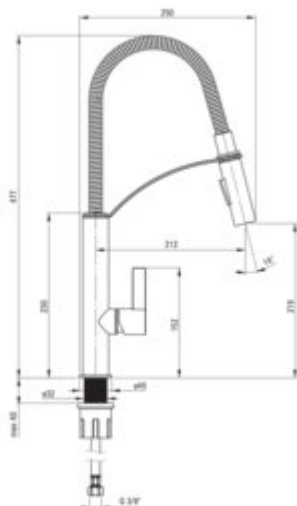

## Mixer

Finish	nero
Material	brass
Mixer type	single-handle, mixer
Installation method	standing
Total mixer height [mm]	477
Flow class [l/min]	Z - 4-9 l/min
Acoustic group [dB]	I (x <= 20)

## Mixer cartridge

Ceramic cartridge size	25 mm
------------------------	-------

## Spout

Spout type	elastic
Mixer spout range [mm]	212
Material	stainless steel

## Connecting hose

Length [mm]	450
Installation thread	3/8"
Connection thread	M8