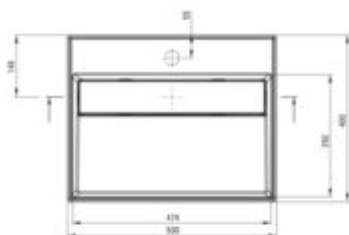

CORREO
Granite washbasin, countertop

Product code: CQR_SU5M

EAN: 5907650865223

Color: metallic grey

Warranty [years]: 10

Finish	metallic grey
Material	granite
Installation method	countertop/standing
Width [mm]	400
Length [mm]	500
Height [mm]	130
Depth [mm]	120
Pre-drilled tap holes	1
Antibacterial	yes
Hydrophobicity	yes
Without overflow	yes

Features:

- Hydrophobic properties repel water molecules
- Properties of Deante granite: resistance to impact, high temperature, discoloration, therm
- The finish enriched with silver ions adds antiseptic properties
- Only the best materials, the quality of which has been confirmed by laboratory tests
- Dedicated cleaning agent, safe for cleaned surfaces