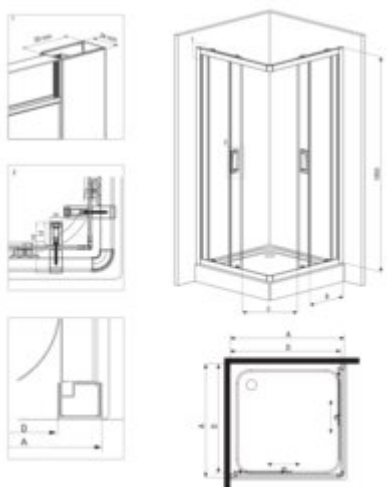

FUNKIA
Shower cabin, square

Product code: KYC_041K
EAN: 5908212008713
Color: chrome
Warranty [years]: 5

Model	Size	A [mm]	B [mm]	C [mm]	D [mm]	E [mm]
KYC 90K	900x900	190	190	330	340	710
KYC 895K	895x895	185	185	320	440	820

Finish	chrome
Shape	square
Width [mm]	900
Length [mm]	900
Height [mm]	1850
Glass finish	transparent
Glass thickness [mm]	5
Side dimension [mm]	895
Adjustment range from [mm]	-10
Masking of assembly elements	yes
Profiles levelling the curvature of the walls	yes
Silent closing	yes
Installation without shower tray possible	yes
Detachable lower rollers	yes

Features:

- Only the best materials, the quality of which has been confirmed by laboratory tests
- Safe and durable tempered glass
- Bottom rollers allow for the door detachment and easier product care
- Covering of assembly elements
- Possibility to install the cabin without a shower tray, directly on the tiles
- Dedicated cleaning agent, safe for cleaned surfaces
- Profiles leveling the curvature of the walls
- Resistance to impacts, chemicals and stains in accordance with PN-EN 14428+A1:2008 norm, c
- Enclosure sold without the tray