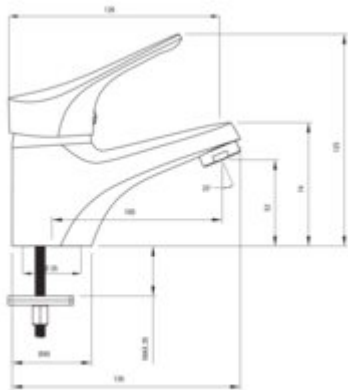

JOKO

Washbasin tap

Product code: BOJ_020M

EAN: 5908212072417

Color: chrome

Warranty [years]: 5

Mixer

Finish	chrome
Material	brass
Mixer type	single-handle, mixer
Installation method	standing
Total mixer height [mm]	125
Flow class [l/min]	A <= 15 (9.1 - 15)
Acoustic group [dB]	I (x <= 20)

Mixer cartridge

Ceramic cartridge size	40 mm
------------------------	-------

Spout

Mixer spout range [mm]	100
Material	brass

Aerator

Aerator type	honeycomb
Aerator size	M24

Connecting hose

Length [mm]	350
Installation thread	3/8"
Connection thread	M10