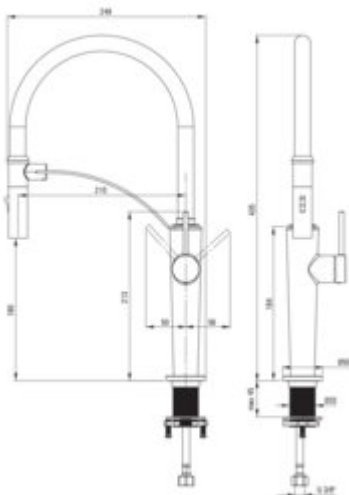

CORDA Kitchen tap

Product code: BRC_F72M

EAN: 5907650863991

Color: brushed steel

Warranty [years]: 7

Mixer

Finish	steel
Material	steel 304
Mixer type	single-handle, mixer
Installation method	standing
Flow class [l/min]	Z - 4-9 l/min
Acoustic group [dB]	I (x ≤ 20)

Mixer cartridge

Ceramic cartridge size	25 mm
------------------------	-------

Spout

Spout type	elastic
Material	silicone

Aerator

Aerator type	honeycomb
Aerator size	M15

Connecting hose

Length [mm]	600
Installation thread	3/8"
Connection thread	M10

Hand shower

Number of functions	2
---------------------	---

Features:

- Deante Design Studio Collection
- The mixer is equipped with a stream aerator
- Z flow class (4-9 l/min) allowing for water consumption reduction
- The mounting sleeve facilitates the installation of the mixer
- Magnetic spout holder
- 45 cm connection hoses included
- 2-function spout
- Dedicated cleaning agent, safe for cleaned surfaces
- Innovative and easy to maintain brushed steel coating
- Coating applied using the PVD method