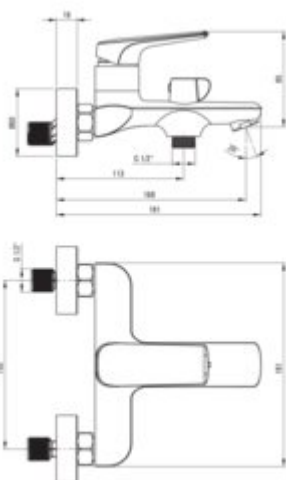

## Bath mixer, wall-mounted

Product code: BLN\_010M

EAN: 5908212075616

Color: chrome

Warranty [years]: 5

### Mixer

Finish	chrome
Material	brass
Installation method	wall-mounted
Flow class [l/min]	A ≤ 15 (9.1 - 15)
Acoustic group [dB]	I (x ≤ 20)

### Aerator

Aerator size	M24
--------------	-----