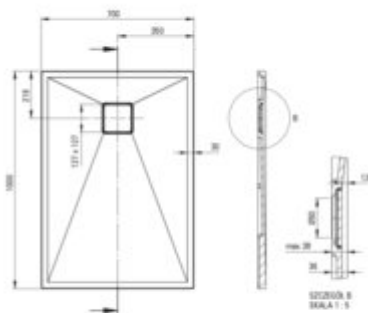

CORREO Granite shower tray, rectangular

Product code: KQR_T75B

EAN: 5907650837817

Color: anthracite metallic

Warranty [years]: 10

Finish	anthracite metallic
Material	granite
Shape	rectangular
Width [mm]	700
Length [mm]	1000
Height [mm]	36
Installation method	directly on the spout, on the construction material support, on the floor level
Drain diameter	90
possibility to cut to size	yes
Hydrophobicity	yes

Features:

- Properties of Deante granite: resistance to impact, high temperature, discoloration, therm
- Hydrophobic properties repel water molecules
- For installation at floor level, directly on the screed or supported by construction mater
- Possibility of cutting the granite shower tray
- Warning! The NHC_029C siphon fits this shower tray
- Warning! The NHC_029D siphon fits this shower tray
- Dedicated cleaning agent, safe for cleaned surfaces
- Only the best materials, the quality of which has been confirmed by laboratory tests
- The finish enriched with silver ions adds antiseptic properties
- Anti-slip properties of granite shower trays